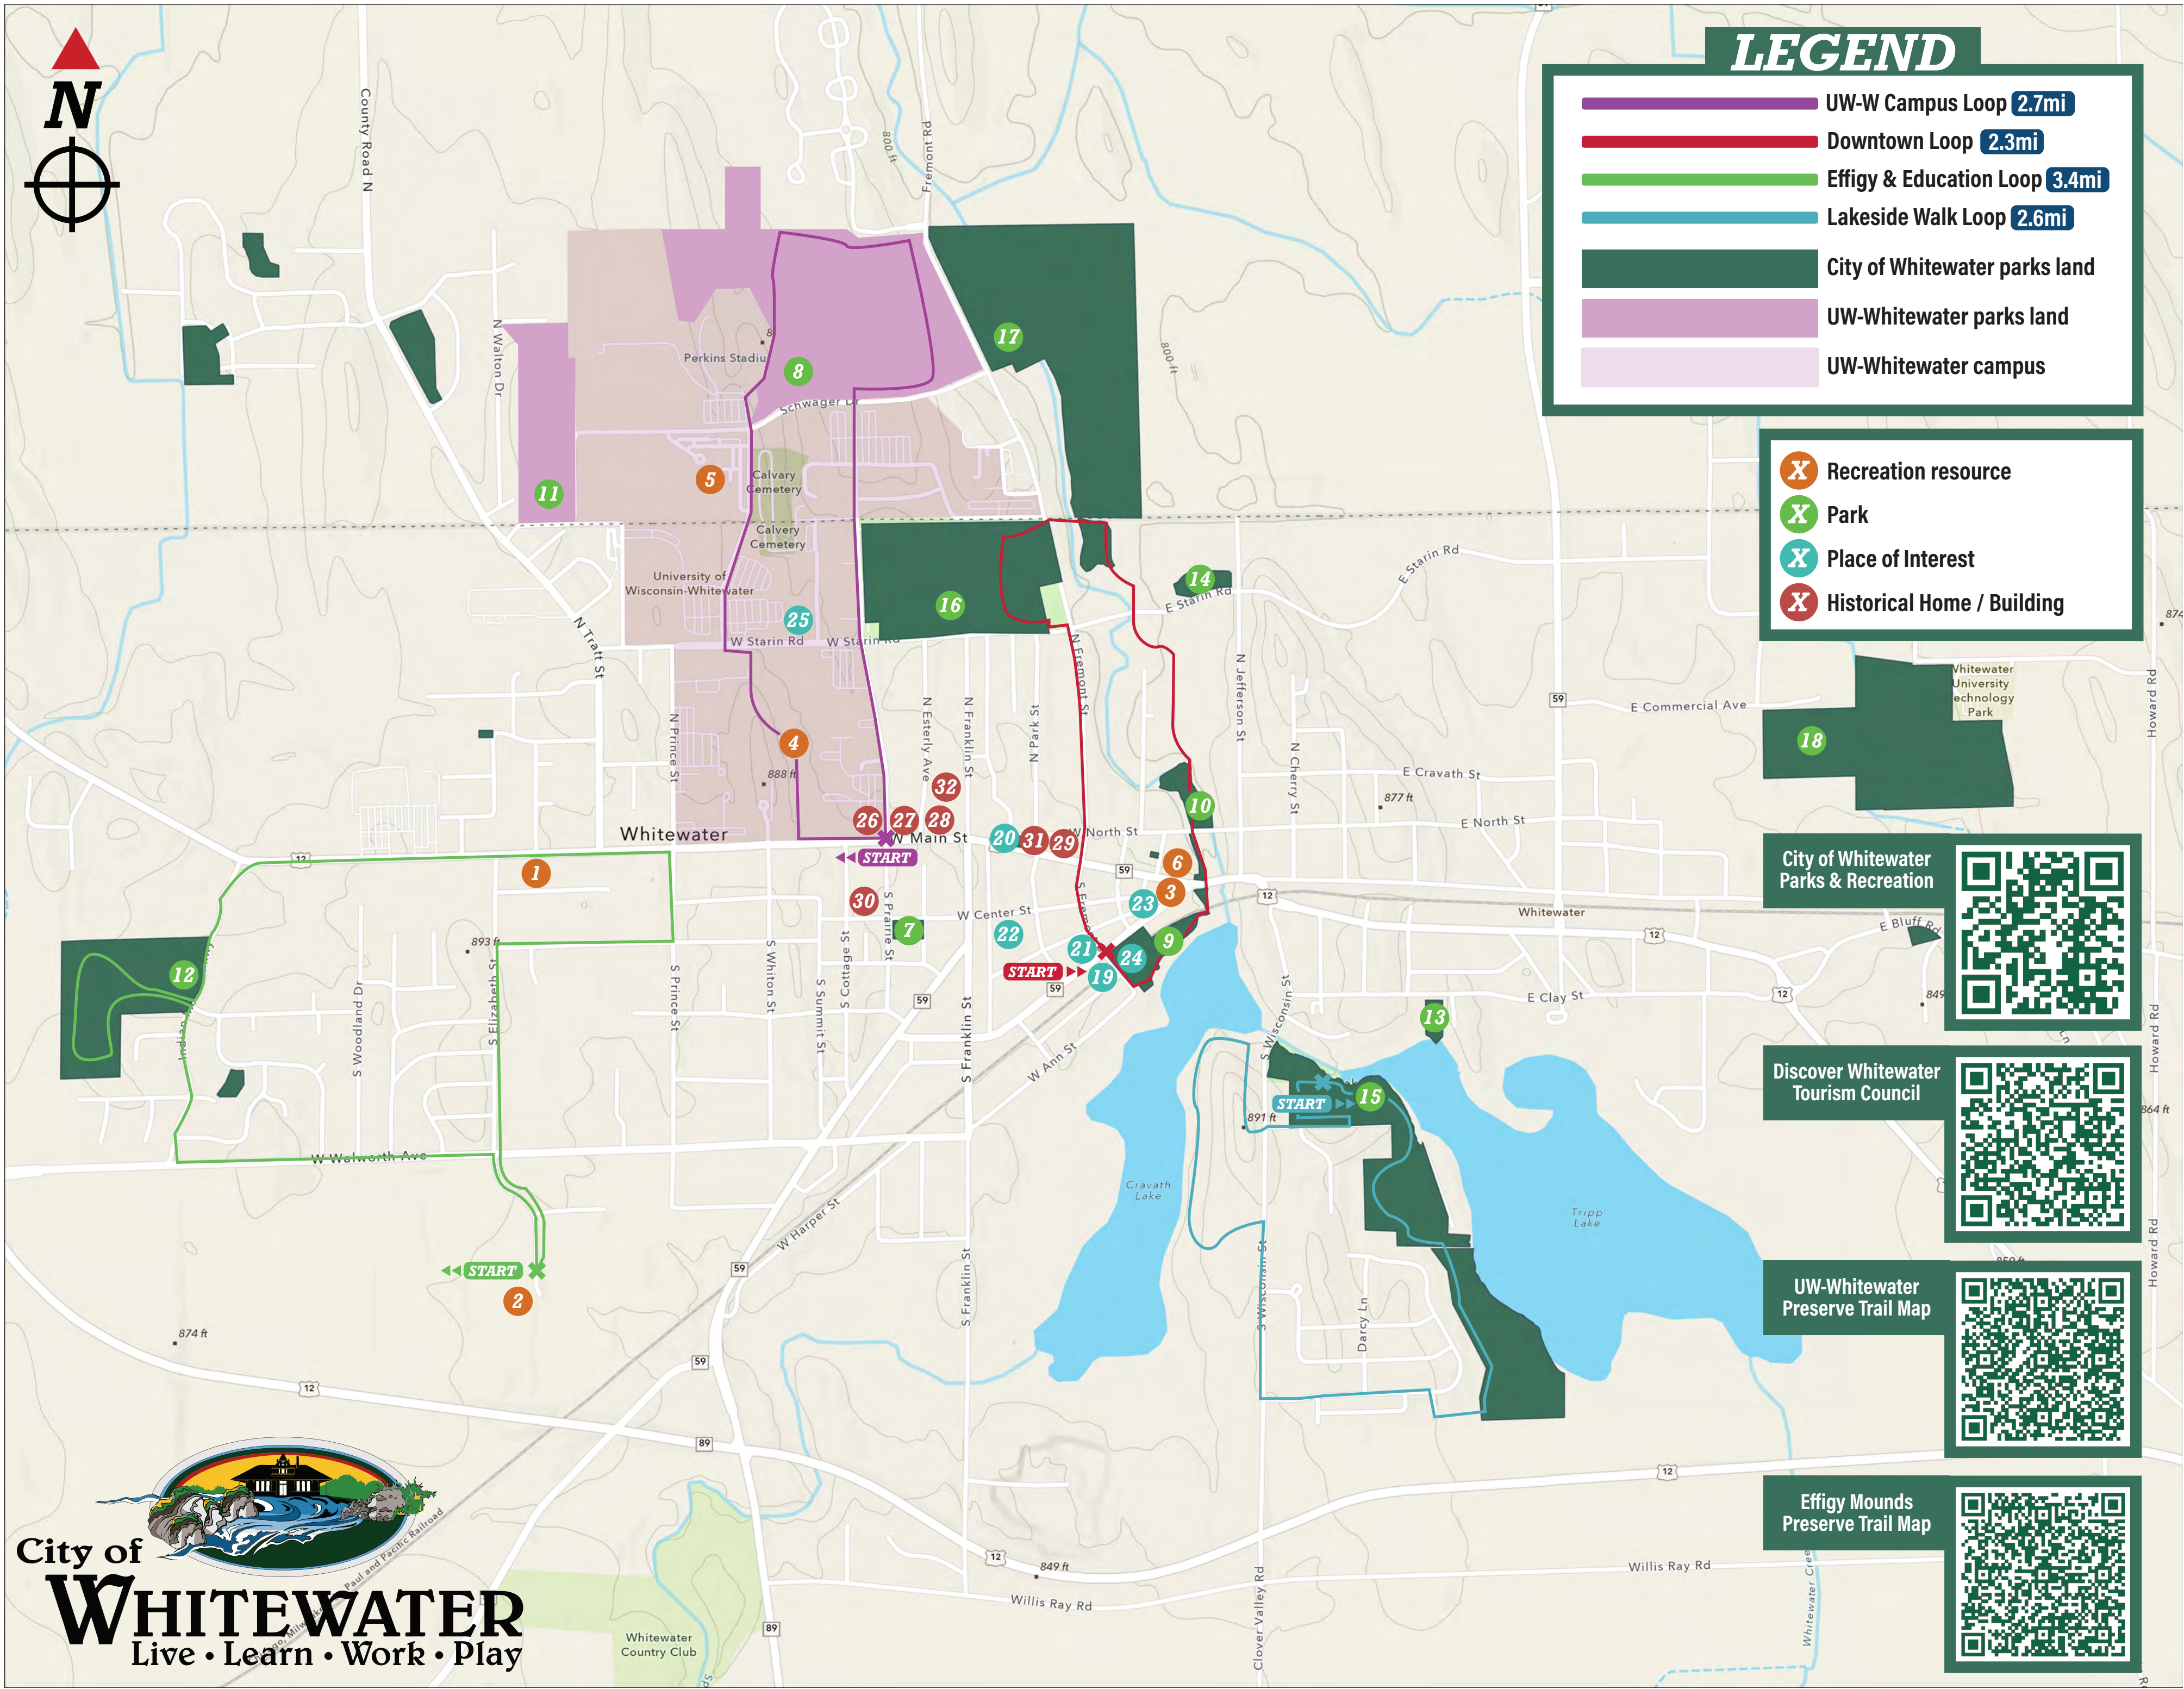

LEGEND

- UW-W Campus Loop 2.7mi
- Downtown Loop 2.3mi
- Effigy & Education Loop 3.4mi
- Lakeside Walk Loop 2.6mi
- City of Whitewater parks land
- UW-Whitewater parks land
- UW-Whitewater campus

- Recreation resource
- Park
- Place of Interest
- Historical Home / Building

Whitewater University technology Park

18

City of Whitewater Parks & Recreation

Discover Whitewater Tourism Council

UW-Whitewater Preserve Trail Map

Effigy Mounds Preserve Trail Map